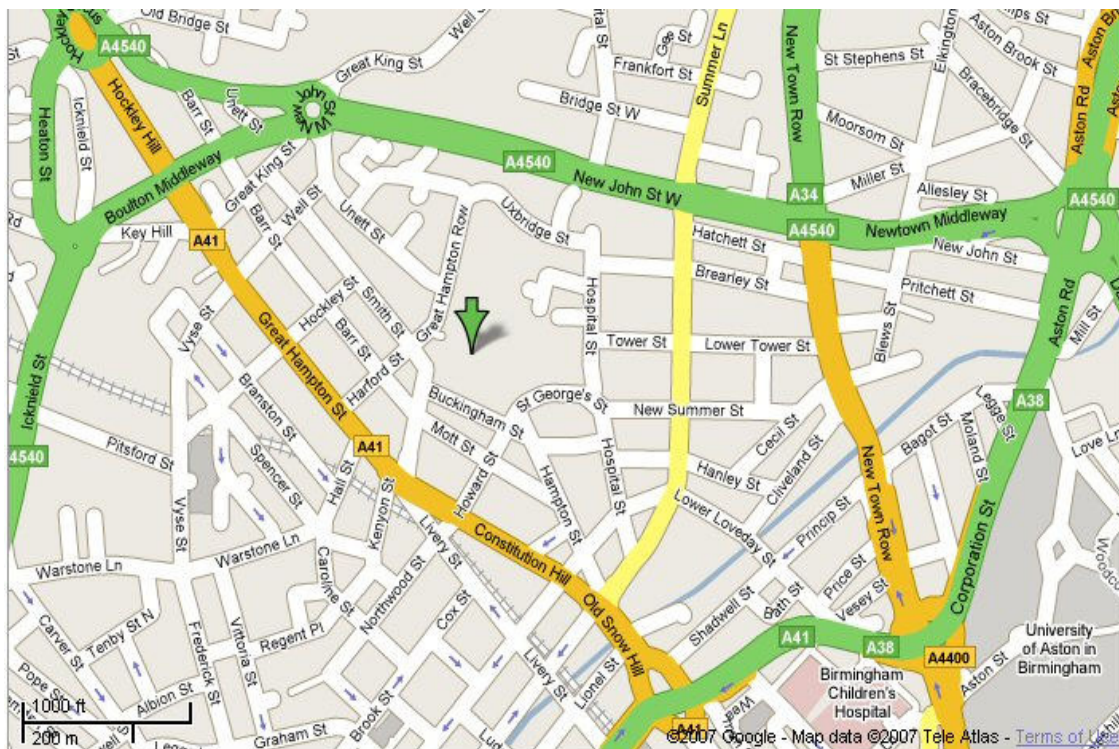

St George's Post-16 Centre, Great Hampton Row, Newtown.

Bus service 46/46a from Bull Street stops outside the college
Bus service 16, 16a, 16n, 74, 79, 91 stops in Great Hampton Street
Nearest Metro station: St Pauls.

Nearest Train station: Jewellery Quarter

Phone **07846 299 336** www.openchristmas.org